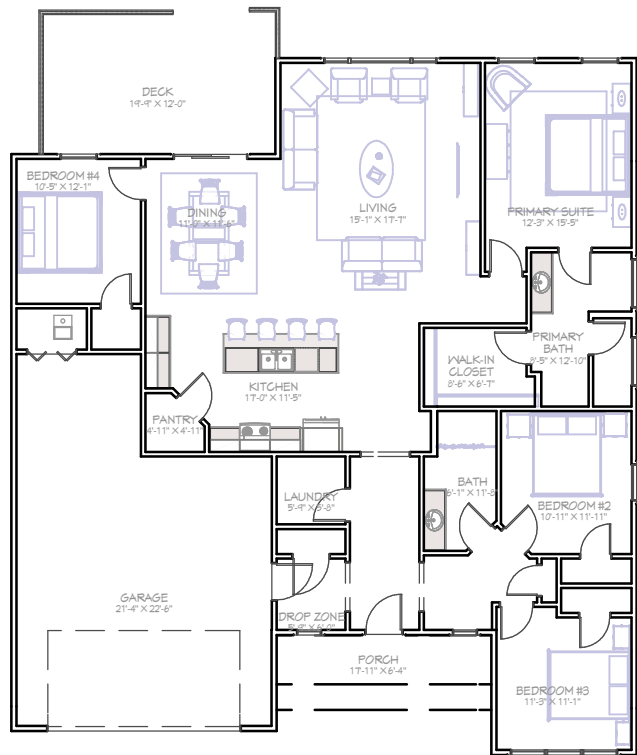

FRANKLIN

Diamond Collection

Welcome Home.

Approximately 2,000 sqft and up

MODERN FARMHOUSE

CONTEMPORARY

CONTEMPORARY STONE

Building Now at

FRANKLIN

Diamond Collection

Welcome Home.

Approximately 2,000 sqft and up

FLOOR PLAN DESIGN

(INCL: 9' CLG UNLESS OTHERWISE NOTED)

LIVING AREA
2001 SQ FT

FLOOR PLAN FEATURES

- MAIN FLOOR MASTER SUITE
- LARGE WALK-IN CLOSET
- OPEN FLOOR PLAN
- LUXURIOUS MASTER BATH
- LARGE KITCHEN
- COVERED PATIO
- MUDROOM WITH BUILT-IN DROP ZONE

FLOOR PLAN OPTIONS

- 3RD CAR GARAGE
- FIREPLACE
- BUILT-IN LIVING ROOM ENTERTAINMENT CENTER
- COMBINE MUDROOM & LAUNDRY ROOM
- REMOVE COVERED PATIO TO INCREASE INDOOR LIVING SPACE
- CHANGE FRONT PORCH WOOD GABLE TO STONE ENCLOSURE