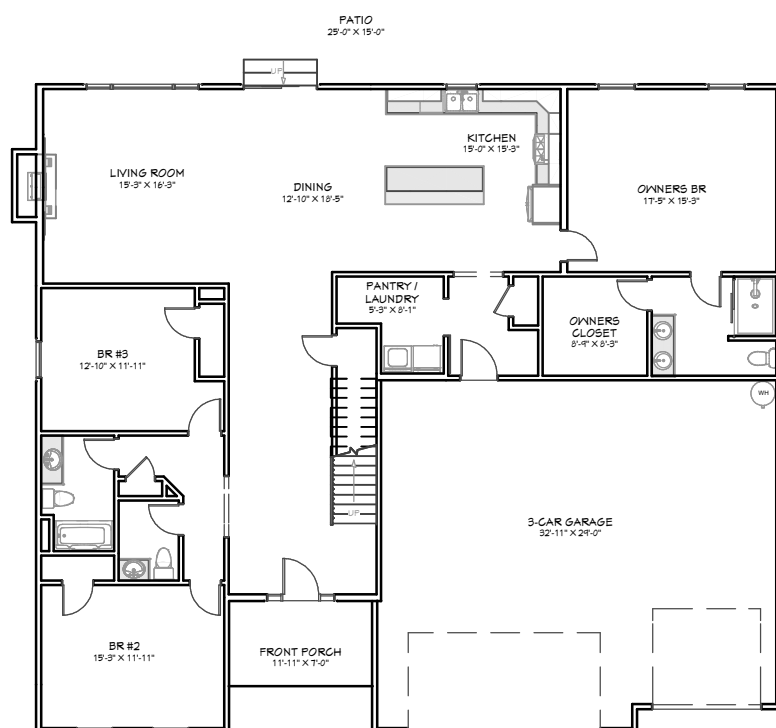

BARBERRY
HOMES

JEFFERSON

Diamond Collection

Welcome Home.

3,234 sqft / 5 Bedrooms / 4.5 Baths

FIRST FLOOR DESIGN

(INCL: 9" CLG UNLESS OTHERWISE NOTED)

FIRST FLOOR FEATURES

- LARGE OPEN FLOOR PLAN
- GRAND 2-STORY FOYER
- WHITE OAK CUSTOM STAIR PACKAGE WITH EXPOSED TREADS AND METAL BALUSTERS
- CATHEDRAL CEILING IN LR, DR, AND KITCHEN
- OWNERS BATH INCLUDES TILED SHOWER WITH GLASS SHOWER DOOR.
- OVERSIZED CONCRETE PATIO
- FIREPLACE
- 3RD CAR GARAGE