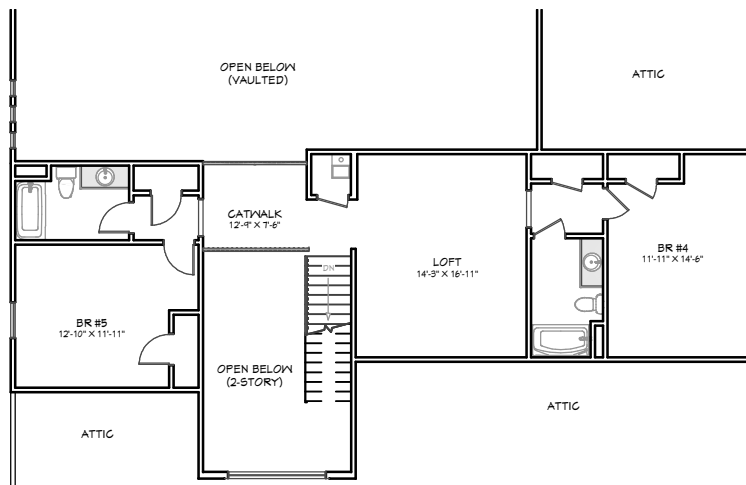

- LARGE OPEN FLOOR PLAN
- GRAND 2-STORY FOYER
- WHITE OAK CUSTOM STAIR PACKAGE WITH EXPOSED TREADS AND METAL BALUSTERS
- CATHEDRAL CEILING IN LR, DR, AND KITCHEN
- OWNERS BATH INCLUDES TILED SHOWER WITH GLASS SHOWER DOOR.
- OVERSIZED CONCRETE PATIO
- FIREPLACE
- 3RD CAR GARAGE

BARBERRY
HOMES

JEFFERSON

Diamond Collection

Welcome Home.

3,234 sqft / 5 Bedrooms / 4.5 Baths

SECOND FLOOR DESIGN

(INCL: 8' CLG UNLESS OTHERWISE NOTED)

SECOND FLOOR FEATURES

- EXPOSED CATWALK WITH WHITE OAK RAILING AND METAL BALUSTERS
- SECOND LEVEL LOFT / FLEX SPACE
- TWO SECOND STORY FULL BATHROOMS

Building Now at

BARBERRY LAKE ESTATES

Ellettsville, IN

Contact (812) 821-3431 to schedule an appointment today!
www.MyBarberryHome.com